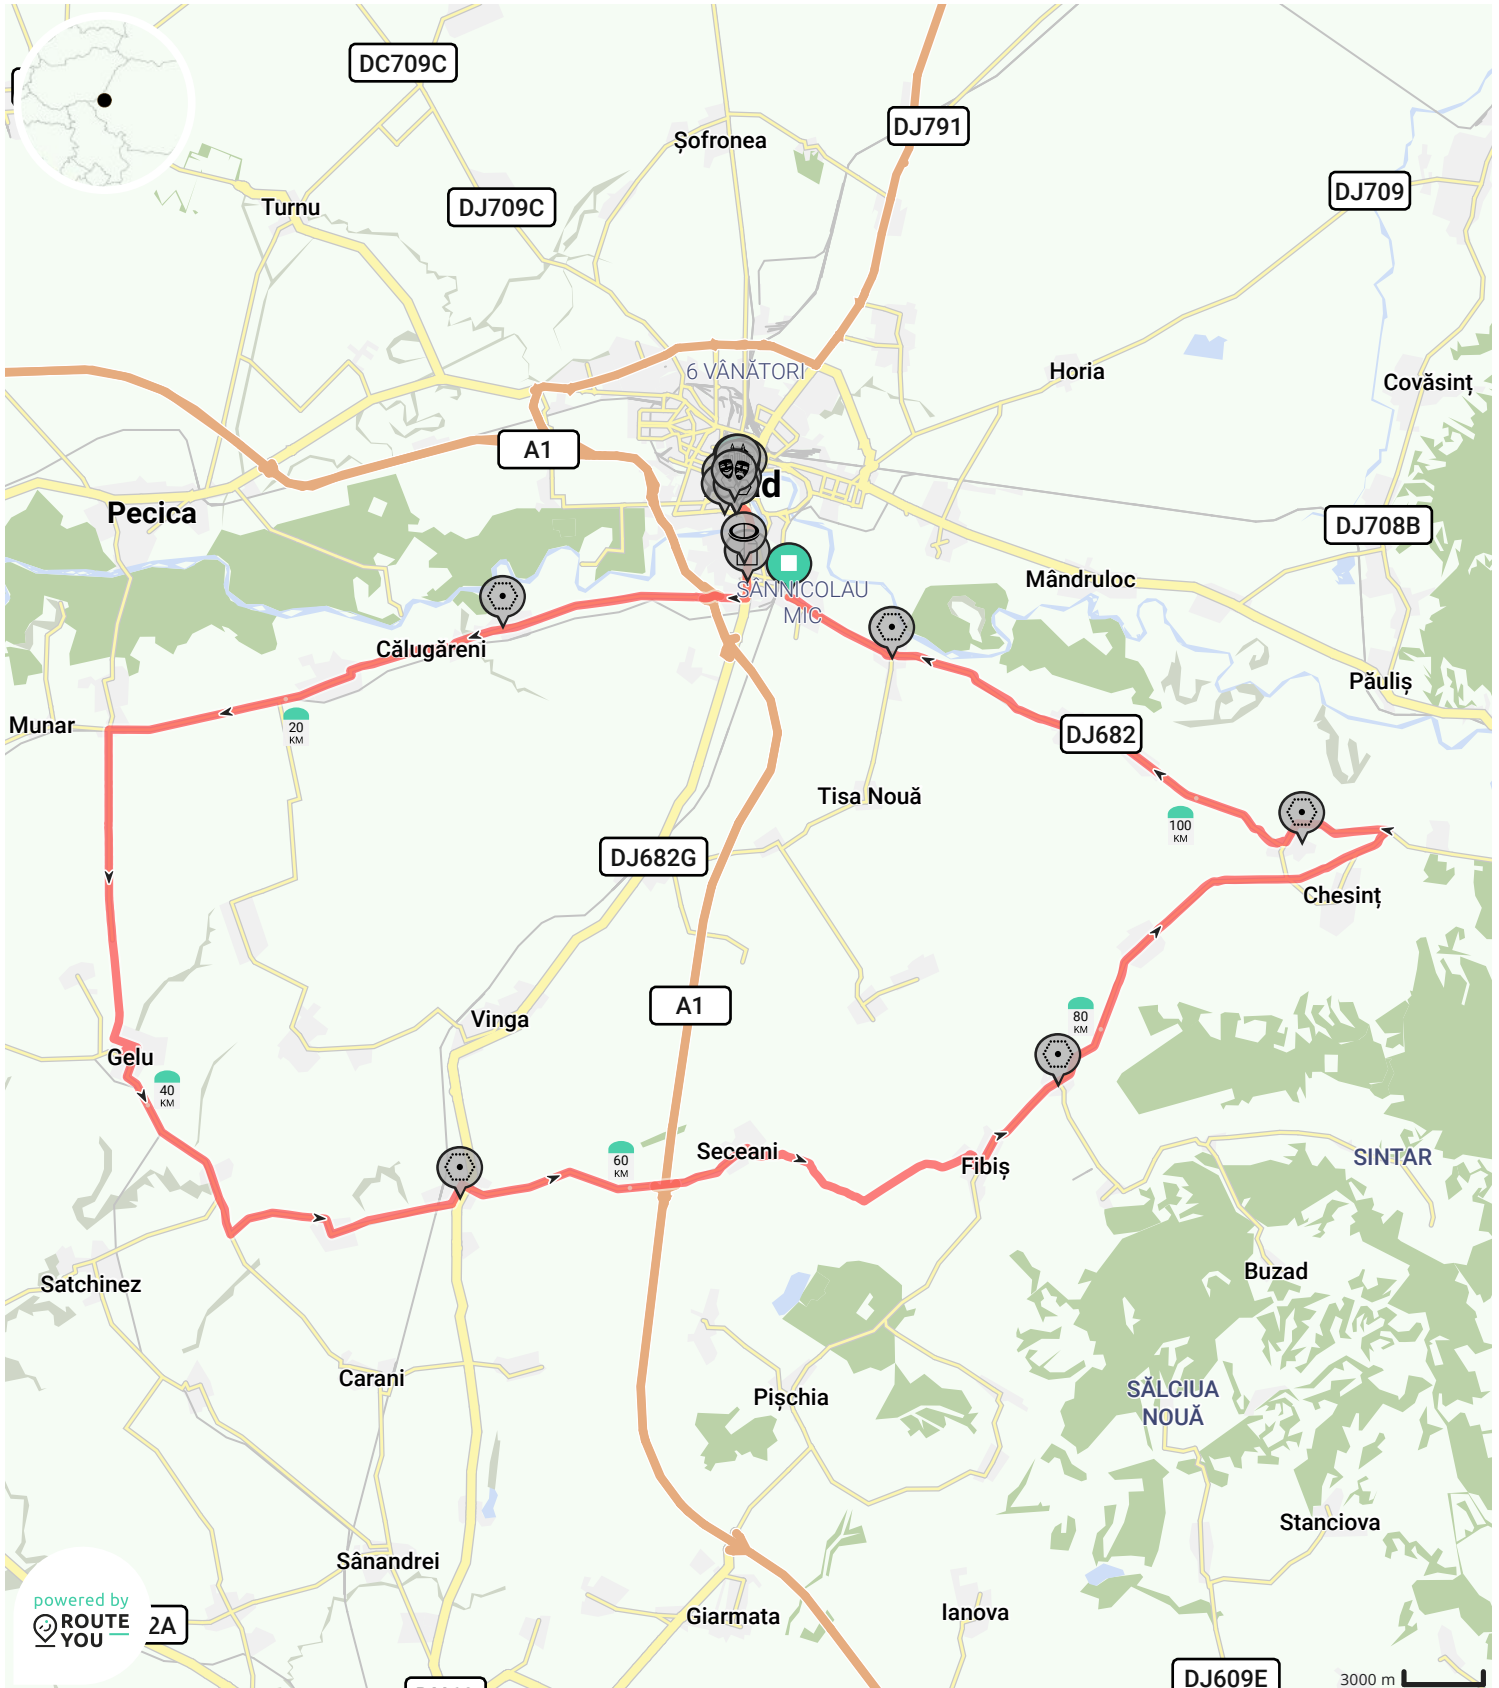

# Ziridava 2022

View on mobile

By emuvonart

- Length: 115.5 km
- Ascent: 419 m
- difficulty level: 7/10

powered by  
**ROUTE  
YOU**