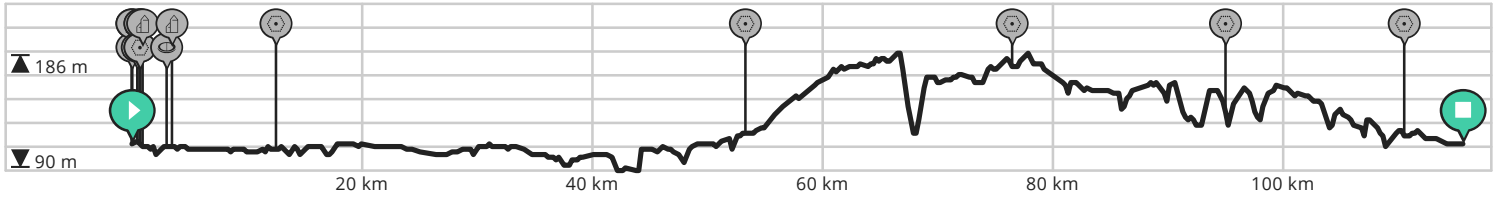

# Ziridava 2022

View on mobile

By emuvonart

- Length: 115.5 km
- Ascent: 419 m
- difficulty level: 7/10

powered by  
**ROUTE  
YOU**